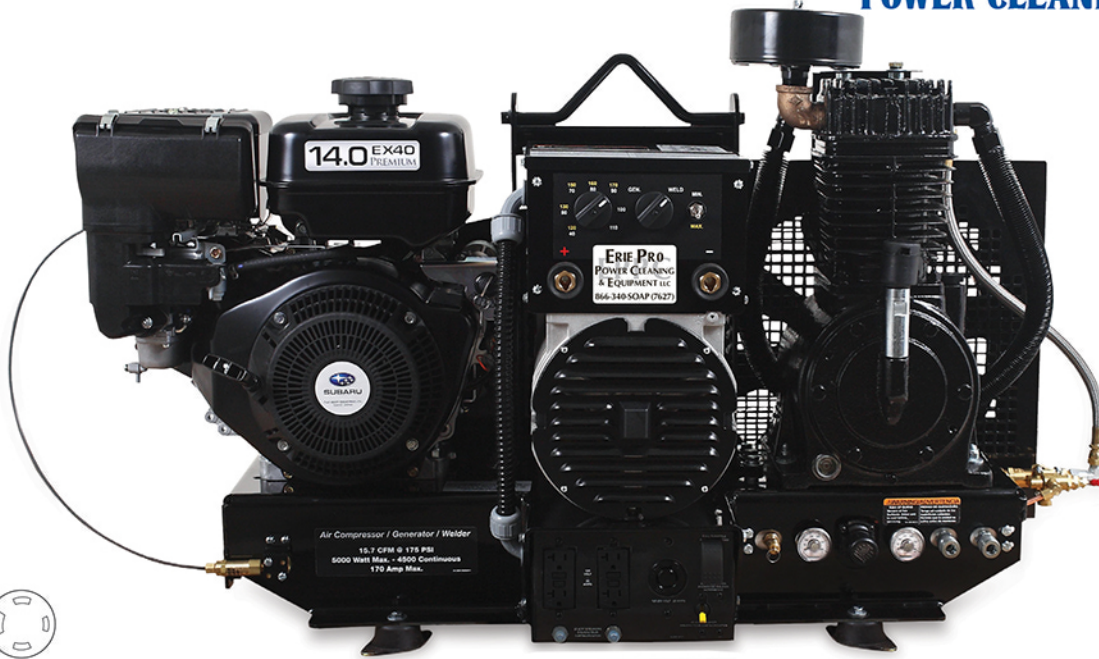

Two Stage Gasoline | AGW Series

GFCI 5-20R
NEMA L14-20R
120V/240V

AGW-SR14-B

20 & 30-Gallon Models

Model No.	AGW-SH22-20M	AGW-SR14-30M	AGW-SR14-B
Engine			
<i>Displacement/Engine</i>	688cc Honda OHV with electric start - battery cables included; battery not included	404cc Subaru OHC with electric start - battery and battery cables not included	404cc Subaru OHC with electric start - battery and battery cables not included
<i>Rated Speed</i>	3600 RPM	3600 RPM	3600 RPM
Compressor			
<i>CFM @ 90 PSI</i>	30.5	16.4	16.4
<i>CFM @ 175 PSI*</i>	29.0	15.7	15.7
<i>Compressor</i>	Two stage, cast iron	Two stage, cast iron	Two stage, cast iron
<i>Tank Size</i>	20-gallon receiver tank	30-gallon receiver tank	Not applicable – base-mount model
Generator			
<i>Max. AC Output</i>	5000 watts	5000 watts	5000 watts
<i>Rated AC Output</i>	4500 watts	4500 watts	4500 watts
<i>Alternator Wattage</i>			
<i>Cont. On-Load @ 90 PSI</i>	4500 watts	3000 watts	3000 watts
<i>Cont. On-Load @ 175 PSI</i>	4500 watts	2500 watts	2500 watts
<i>Frequency/Voltage</i>	60Hz/120V/240V	60Hz/120V/240V	60Hz/120V/240V
<i>Max. Amps (120V/240V)</i>	41.5/20.8	41.7/20.8 off-load	41.7/20.8 off-load
<i>Cont. Amps (120V/240V)</i>	37.5/18.8	35.7/18.7 off-load	35.7/18.7 off-load
<i>Receptacles</i>	(2) 120V, 20A GFCI duplex (1) 120V/240V, 20A twist lock	(2) 120V, 20A GFCI duplex (1) 120V/240V, 20A twist lock	(2) 120V, 20A GFCI duplex (1) 120V/240V, 20A twist lock
Welder			
<i>Duty Cycle (10 Min. Run Time)</i>	220A @ 40%, 190A @ 60%, 150A @ 100%	150A @ 100%	150A @ 100%
<i>DC Voltage</i>	50-220A working range	50-170A working range	50-170A working range
Miscellaneous			
<i>Fuel Tank</i>	10-gallon	1.85-gallon	1.85-gallon
<i>Dimensions (LxWxH)</i>	47x24x50in.	46x22x47in.	49x22x28.5in.
<i>Ship Wt.</i>	870 lb.	650 lb.	449 lb.
<i>Net Wt.</i>	803 lb.	585 lb.	384 lb.